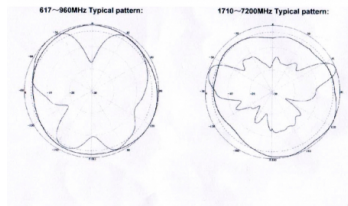

TERRESTRIAL
 LOW PROFILE OMNI 5G
 (617-960, 1710-2700, 3300-3800,
 4900-7200)
OMNIDIRECTIONAL BASE
BP-MIMO-T

5G

BP-MIMO-T - LOW PROFILE OMNI 5G
 (617-960, 1710-2700, 3300-3800,
 4900-7200)

Power	20W
Gain	3/4/5/6 dBi
Impedance	50 ohm
Material	Fiber and stainless steel
Colour	White
Type mounting	Surface
Connector type	2 x SMA male
Polarization	Vertical
Temperature (°C)	-40° to 60°
Adjust type	Adjusted
Support	Included
Waterproof level	IP65
Cable length	2 meters (RG174)
Frequency	617-960, 1710-2700, 3300-3800, 4900-7200
Beam angle H/V	360° / 60°, 30°, 25°, 20°
Length	0,12 m
Weight	0,60 kg