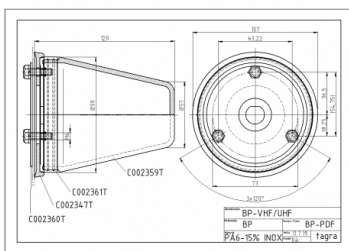

All specifications are subject to change without notice.