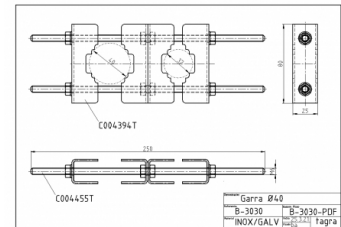

**B-3030**

**B-3030 - STAINLESS STEEL/GALV SUPPORT FOR MAST 32-40 MM**

Length **0,25 m**

Weight **0,36 kg**

- Stainless steel/GALV manufactured
- Usefull for marine or terrestrial
- M.6 size

*All specifications are subject to change without notice.*