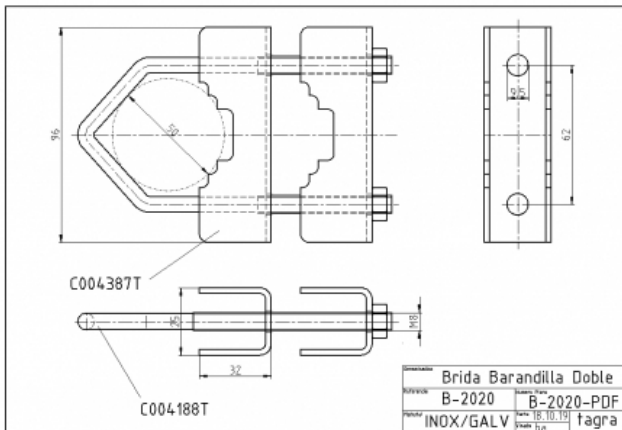

B-2020 - DOUBLE RAILING FLANGE M8

Material **INOX/GALV**

Length **0,09 m**

Weight **0,25 kg**

- M.8 size

All specifications are subject to change without notice.