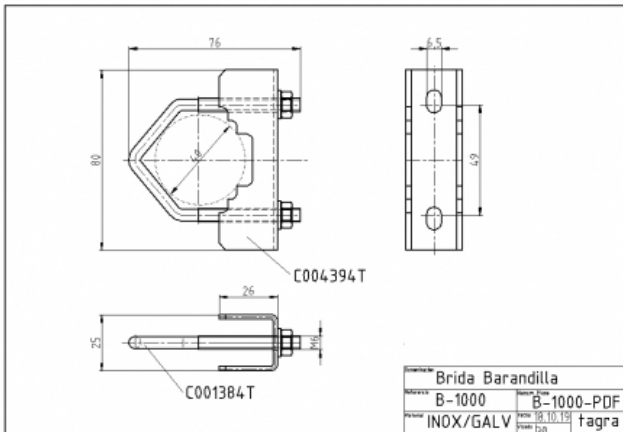

**B-1000 - RAILING FOR FLANGE M6**

Material **INOX/GALV**

Length **0,08 m**

Weight **0,18 kg**

- M.6 size

*All specifications are subject to change without notice.*